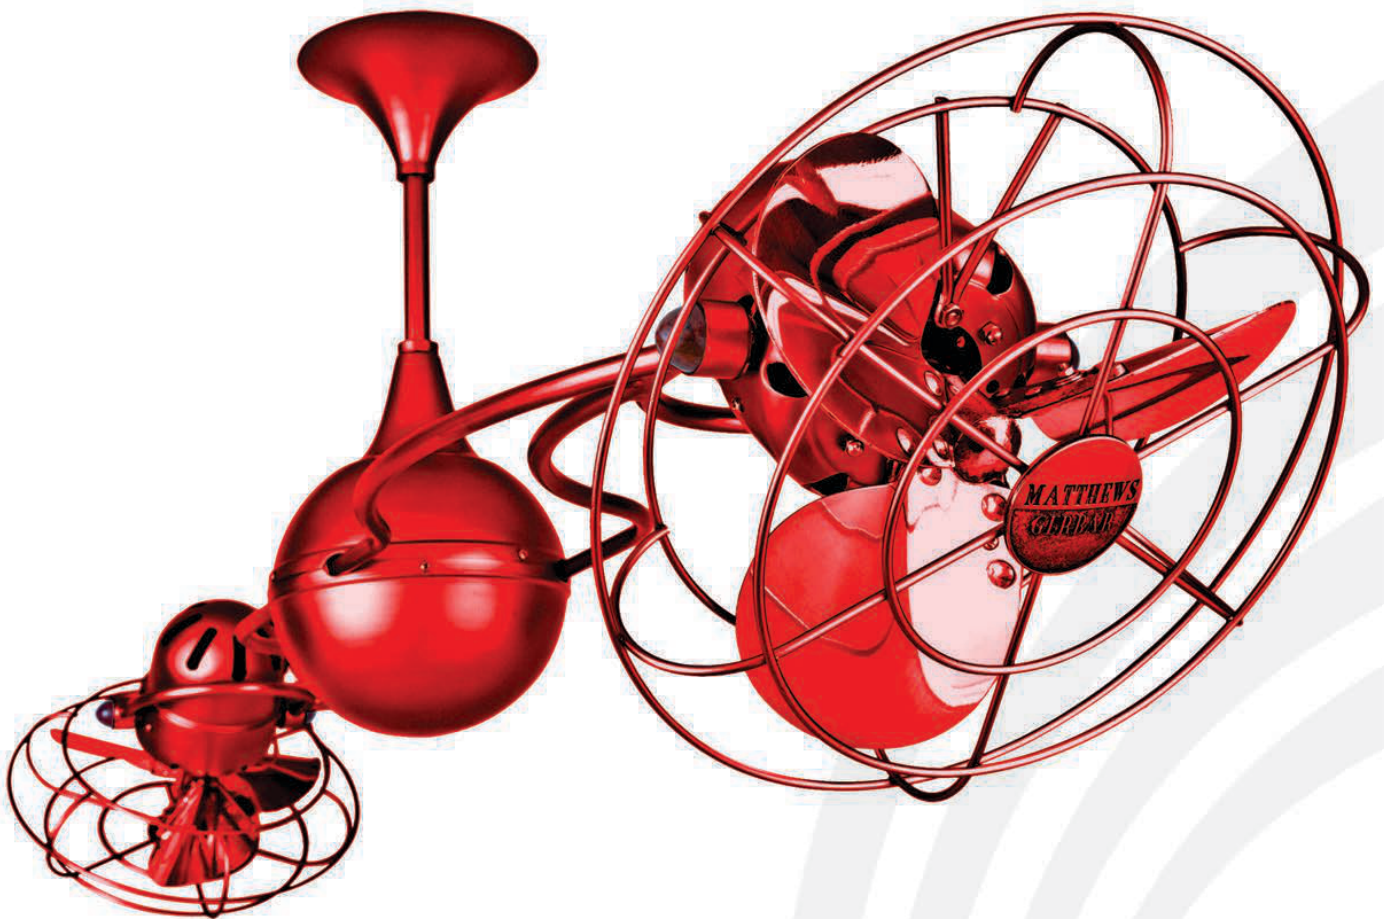

Italo Ventania

Matthews Fan Co. USA

Features

Body Finish	Red
Blade Finish	Red
Blade Material	Metal blades
Diameter	60"
Height	24"
RPM	1250
Motor	AC Motor

HIGH AIR

DAMP
indoor/outdoor