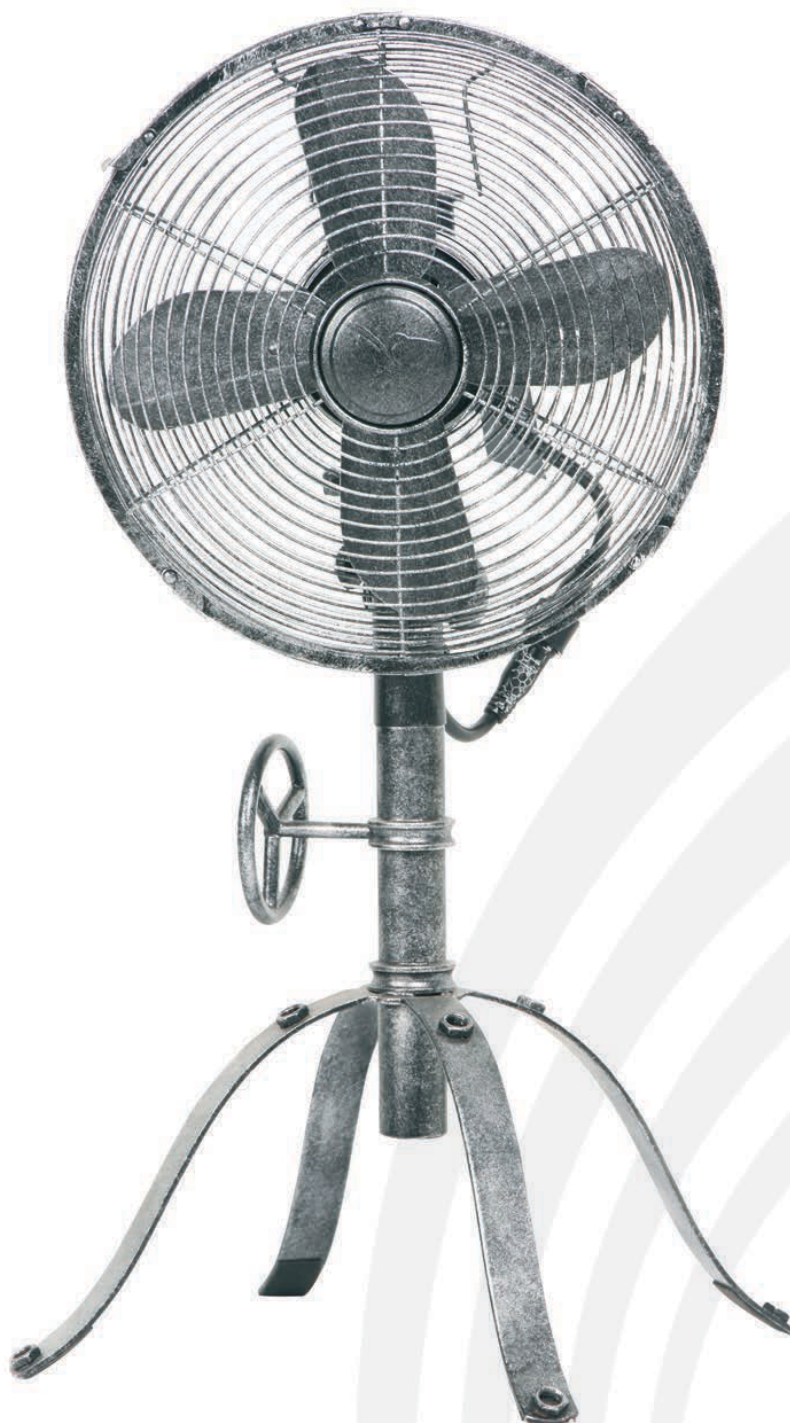

Features

Body Finish	Wood
Blade Finish	Transparent Black
Blade Material	Acrylic
Diameter	10"
Height	12"
Standard Down Rod	NA
RPM	1850
Motor	AC Motor

HIGH AIR

DRY
indoor only

TABLE
F A N S

Boum

Anemos-Made for India