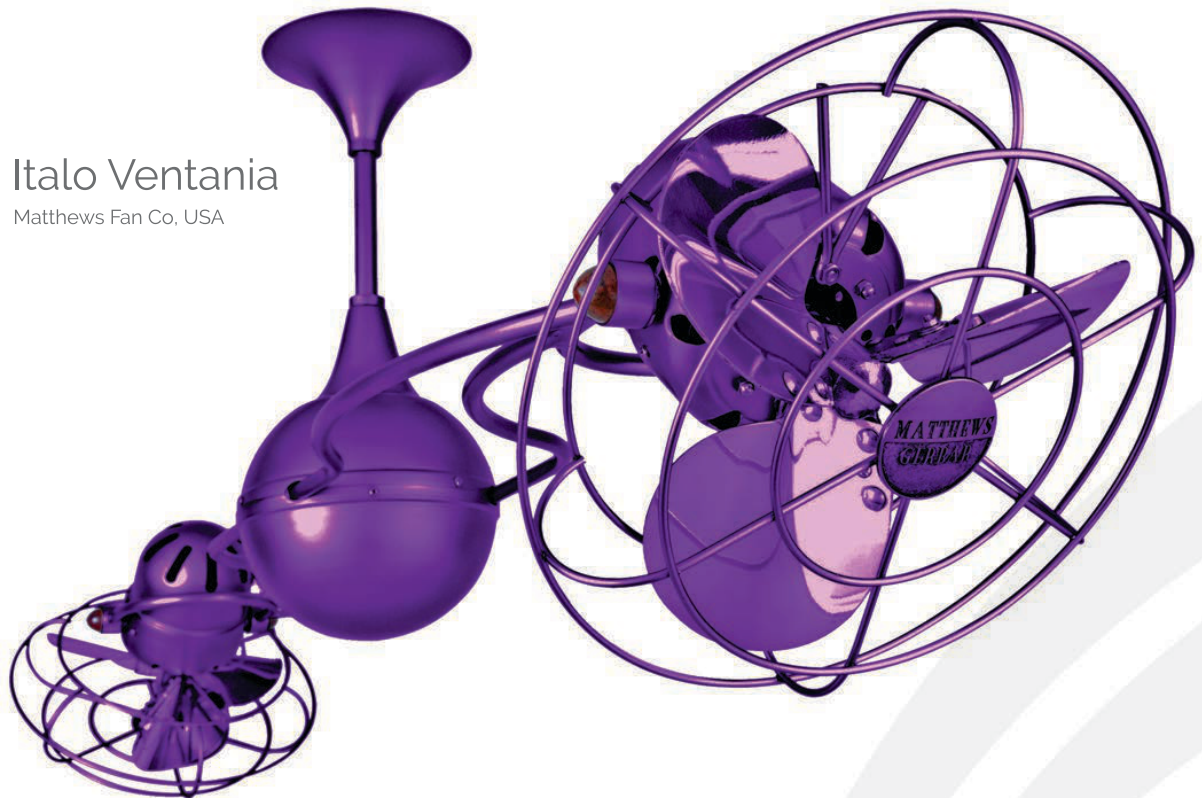

Body Finish	Antique Brass
Blade Finish	Natural Palm Leaf
Blade Material	Natural Palm Leaf
Diameter	48"
Height	18"
RPM	127
Motor	AC Motor

DRY
indoor only

Brewmaster long neck

Fanimation, USA

Features

Body Finish	Antique Brass
Blade Finish	Antique
Blade Material	MDF
Diameter	52"
Height	27"
RPM	127
Motor	AC Motor

DAMP
indoor/outdoor

Italo Ventania

Matthews Fan Co. USA

Features

Body Finish	Purple
Blade Finish	Purple
Blade Material	Metal blades
Diameter	60"
Height	24"
RPM	1250
Motor	AC Motor

Body Finish	Bronze
Blade Finish	Bronze