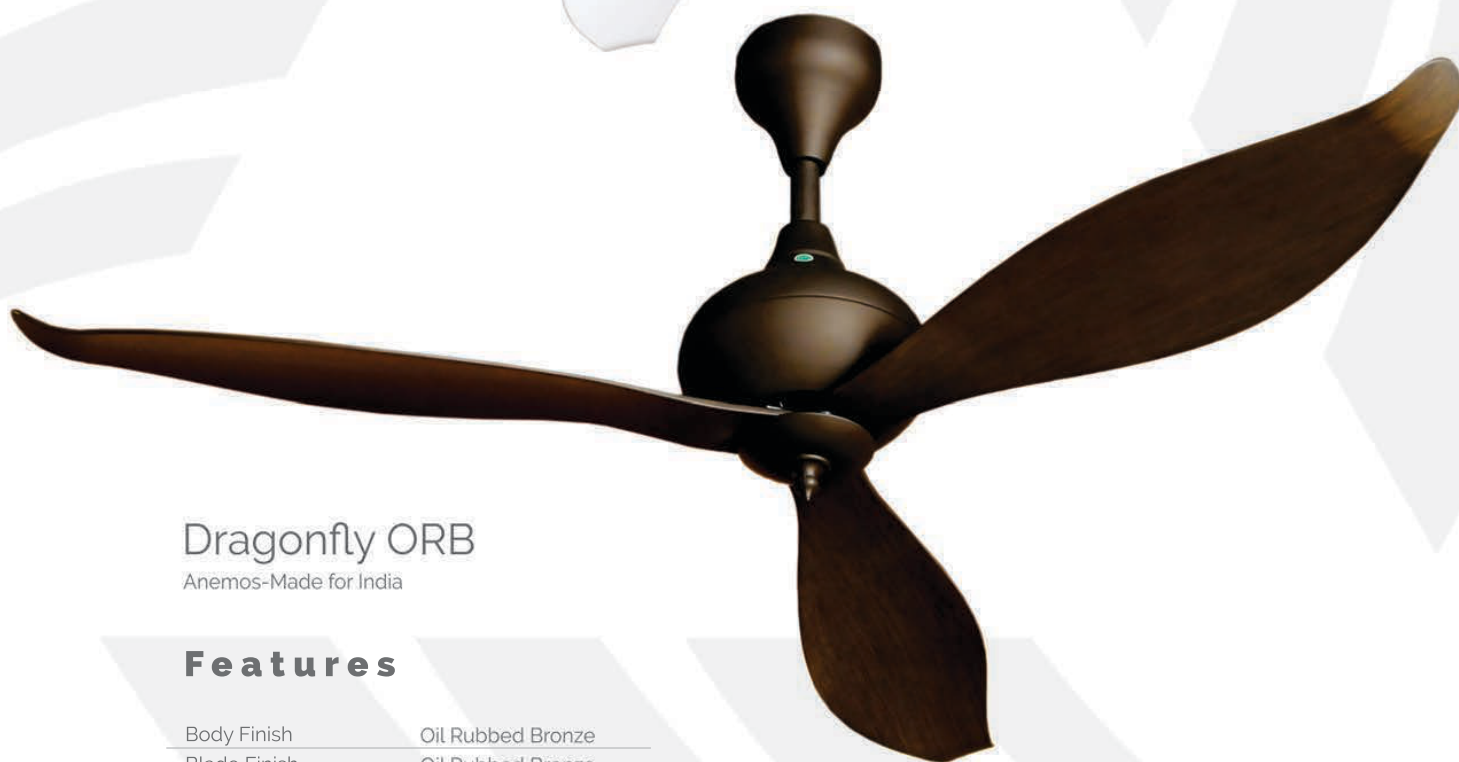

INDIAN HOOK

HIGH AIR

DRY
indoor only

LIGHT

REMOTE

Dragonfly WH

Anemos-Made for India

Body Finish	White
Blade Finish	White