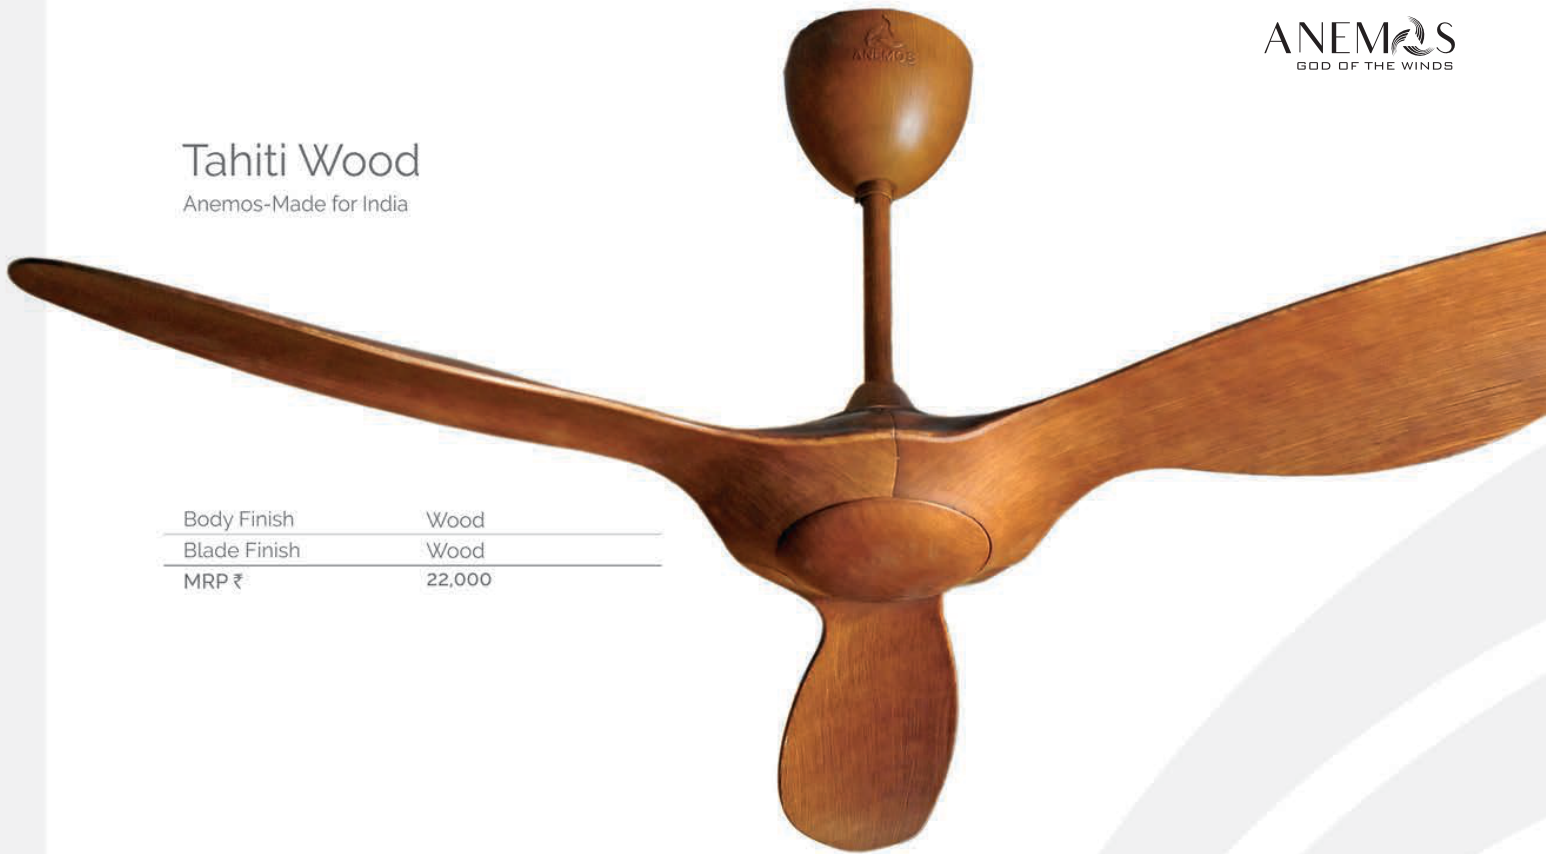

LIGHT

REMOTE

REVERSIBLE

ENERGY
SAVER

EUROPEAN
HOOK

Swish WH

Karim Rashid Design
Vento, Taiwan

Features

Body Finish	White
Blade Finish	White
Blade Material	ABS Plastic
Diameter	48"
Height	18"
Standard Down Rod	6"
RPM	180
Motor	DC Motor

ENERGY
SAVER

EUROPEAN
HOOK

BLDC MOTOR

HIGH AIR

DRY
indoor only

LIGHT

REMOTE

REVERSIBLE

Tahiti Wood

Anemos-Made for India

Body Finish	Wood
Blade Finish	Wood
MRP ₹	22,000

Tahiti WH

Anemos-Made for India

Features

Body Finish	White
Blade Finish	White
Blade Material	MDF
Diameter	52"
Height	19"
Standard Down Rod	6"
RPM	230
Motor	DC Motor