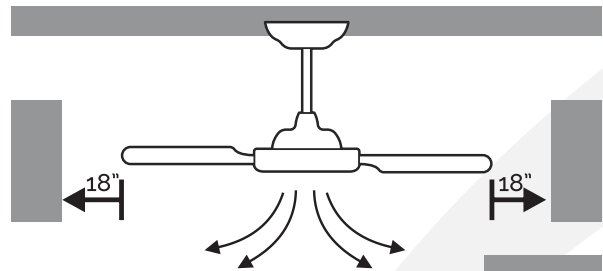

Blades must hang at least 8 to 10 inches below the ceiling