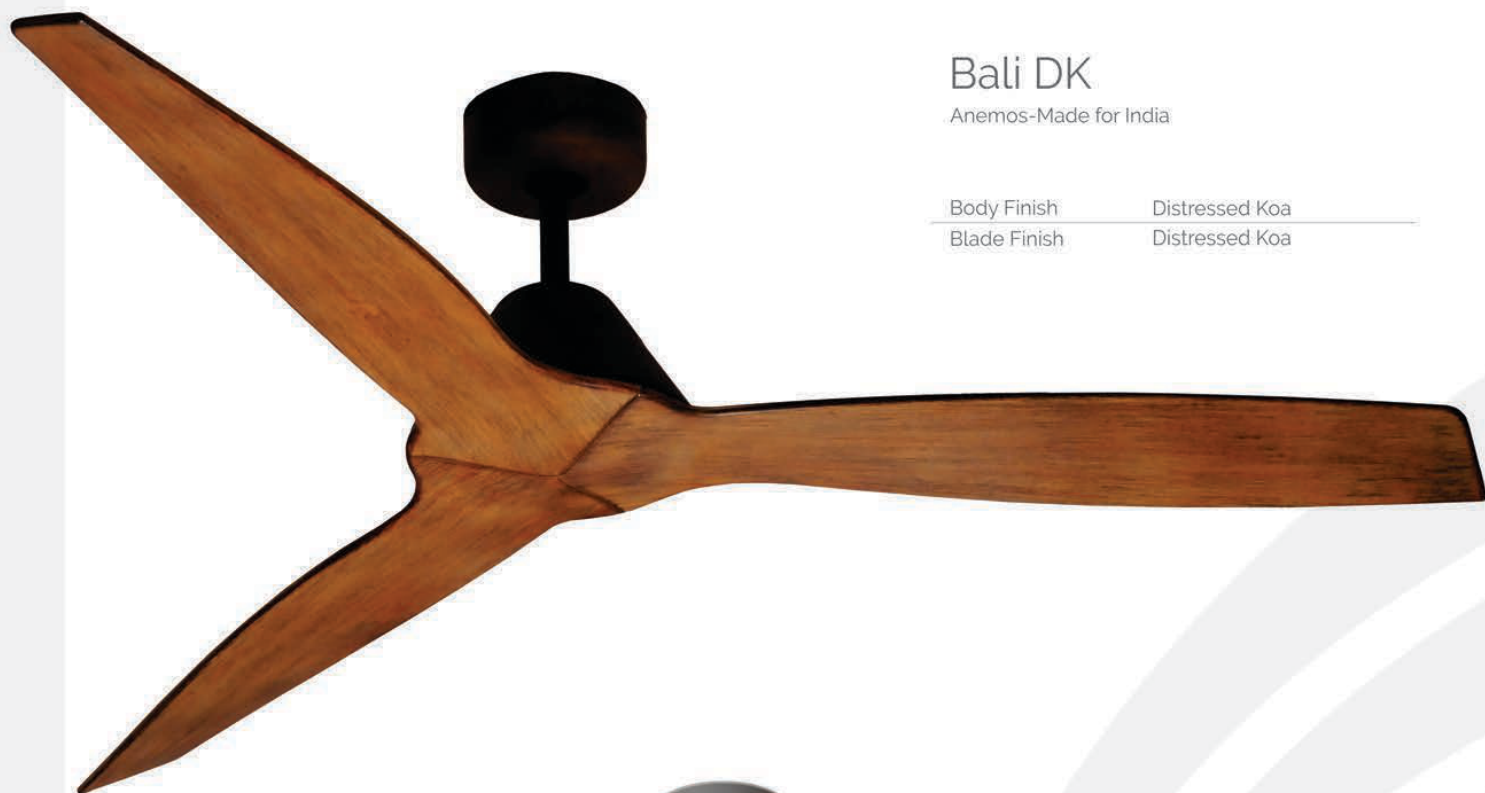

Bare

Anemos-Made for India

Features

Body Finish	Matte Black
Blade Finish	DK
Blade Material	ABS Plastic
Diameter	52"
Height	15"
Standard Down Rod	6"
RPM	220
Motor	DC Motor

ENERGY SAVER

INDIAN HOOK

BLDC MOTOR

HIGH AIR

DRY
indoor only

REMOTE

REVERSIBLE

Bali DK

Anemos-Made for India

Body Finish	Distressed Koa
Blade Finish	Distressed Koa

Bali WH

Anemos-Made for India

Features

Body Finish	White
Blade Finish	White
Blade Material	ABS Plastic
Diameter	52"
Height	10.5"
Standard Down Rod	6"
RPM	190
Motor	DC Motor

ENERGY SAVER

EUROPEAN HOOK

BLDC MOTOR

HIGH AIR