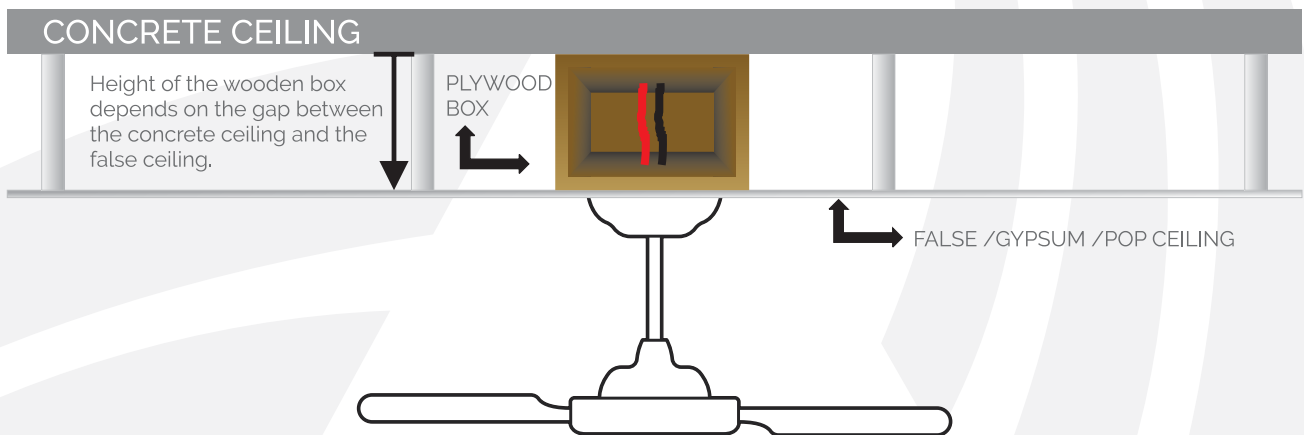

INSTALLATION PROCEDURE FOR EUROPEAN HOOK

ON FALSE / GYPSUM CEILING

Fix a wooden box between the concrete and false ceiling, secure the box on the concrete ceiling with screws.

Install the false ceiling touching the base of the false ceiling.

Fix the fan on the false ceiling with screws, these screws will fix firmly on the wooden box, taking the entire weight of the fan.

Kindly Note: Our controller will sit in the fan cup on the top, hence preinstalled rod cannot be used to fix these fans.