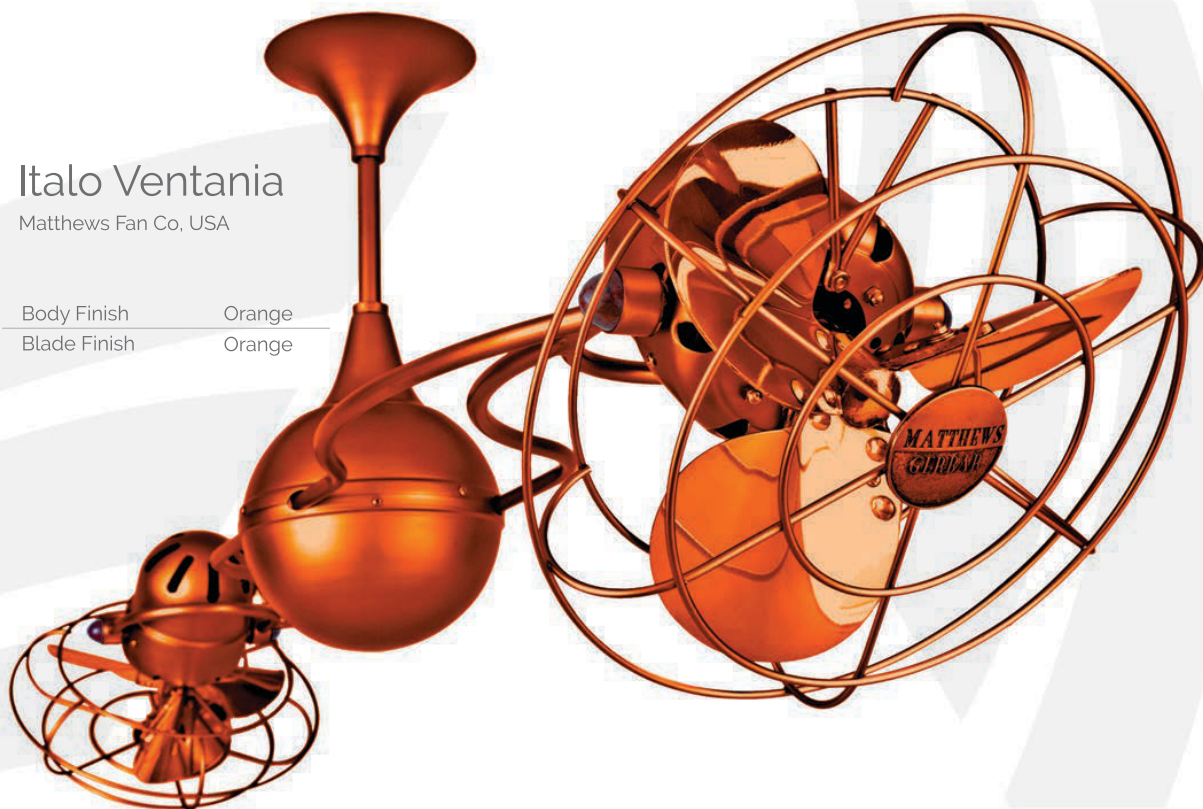

Italo Ventania

Matthews Fan Co. USA

Features

Body Finish	Dark Green
Blade Finish	Dark Green
Blade Material	Metal blades
Diameter	60"
Height	24"
RPM	1250
Motor	AC Motor

Body Finish	Rose Gold
Blade Finish	Rose gold

HIGH AIR

DAMP
indoor/outdoor

Italo Ventania

Matthews Fan Co. USA

Body Finish	Orange
Blade Finish	Orange

Features

Body Finish	Chrome
Blade Finish	Chrome
Blade Material	Metal blades
Diameter	60"
Height	24"
RPM	1250
Motor	AC Motor

HIGH AIR

DAMP
indoor/outdoor

Italo Ventania

Matthews Fan Co. USA

Features

Body Finish	Red
Blade Finish	Red
Blade Material	Metal blades
Diameter	60"
Height	24"
RPM	1250
Motor	AC Motor

HIGH AIR

DAMP
indoor/outdoor