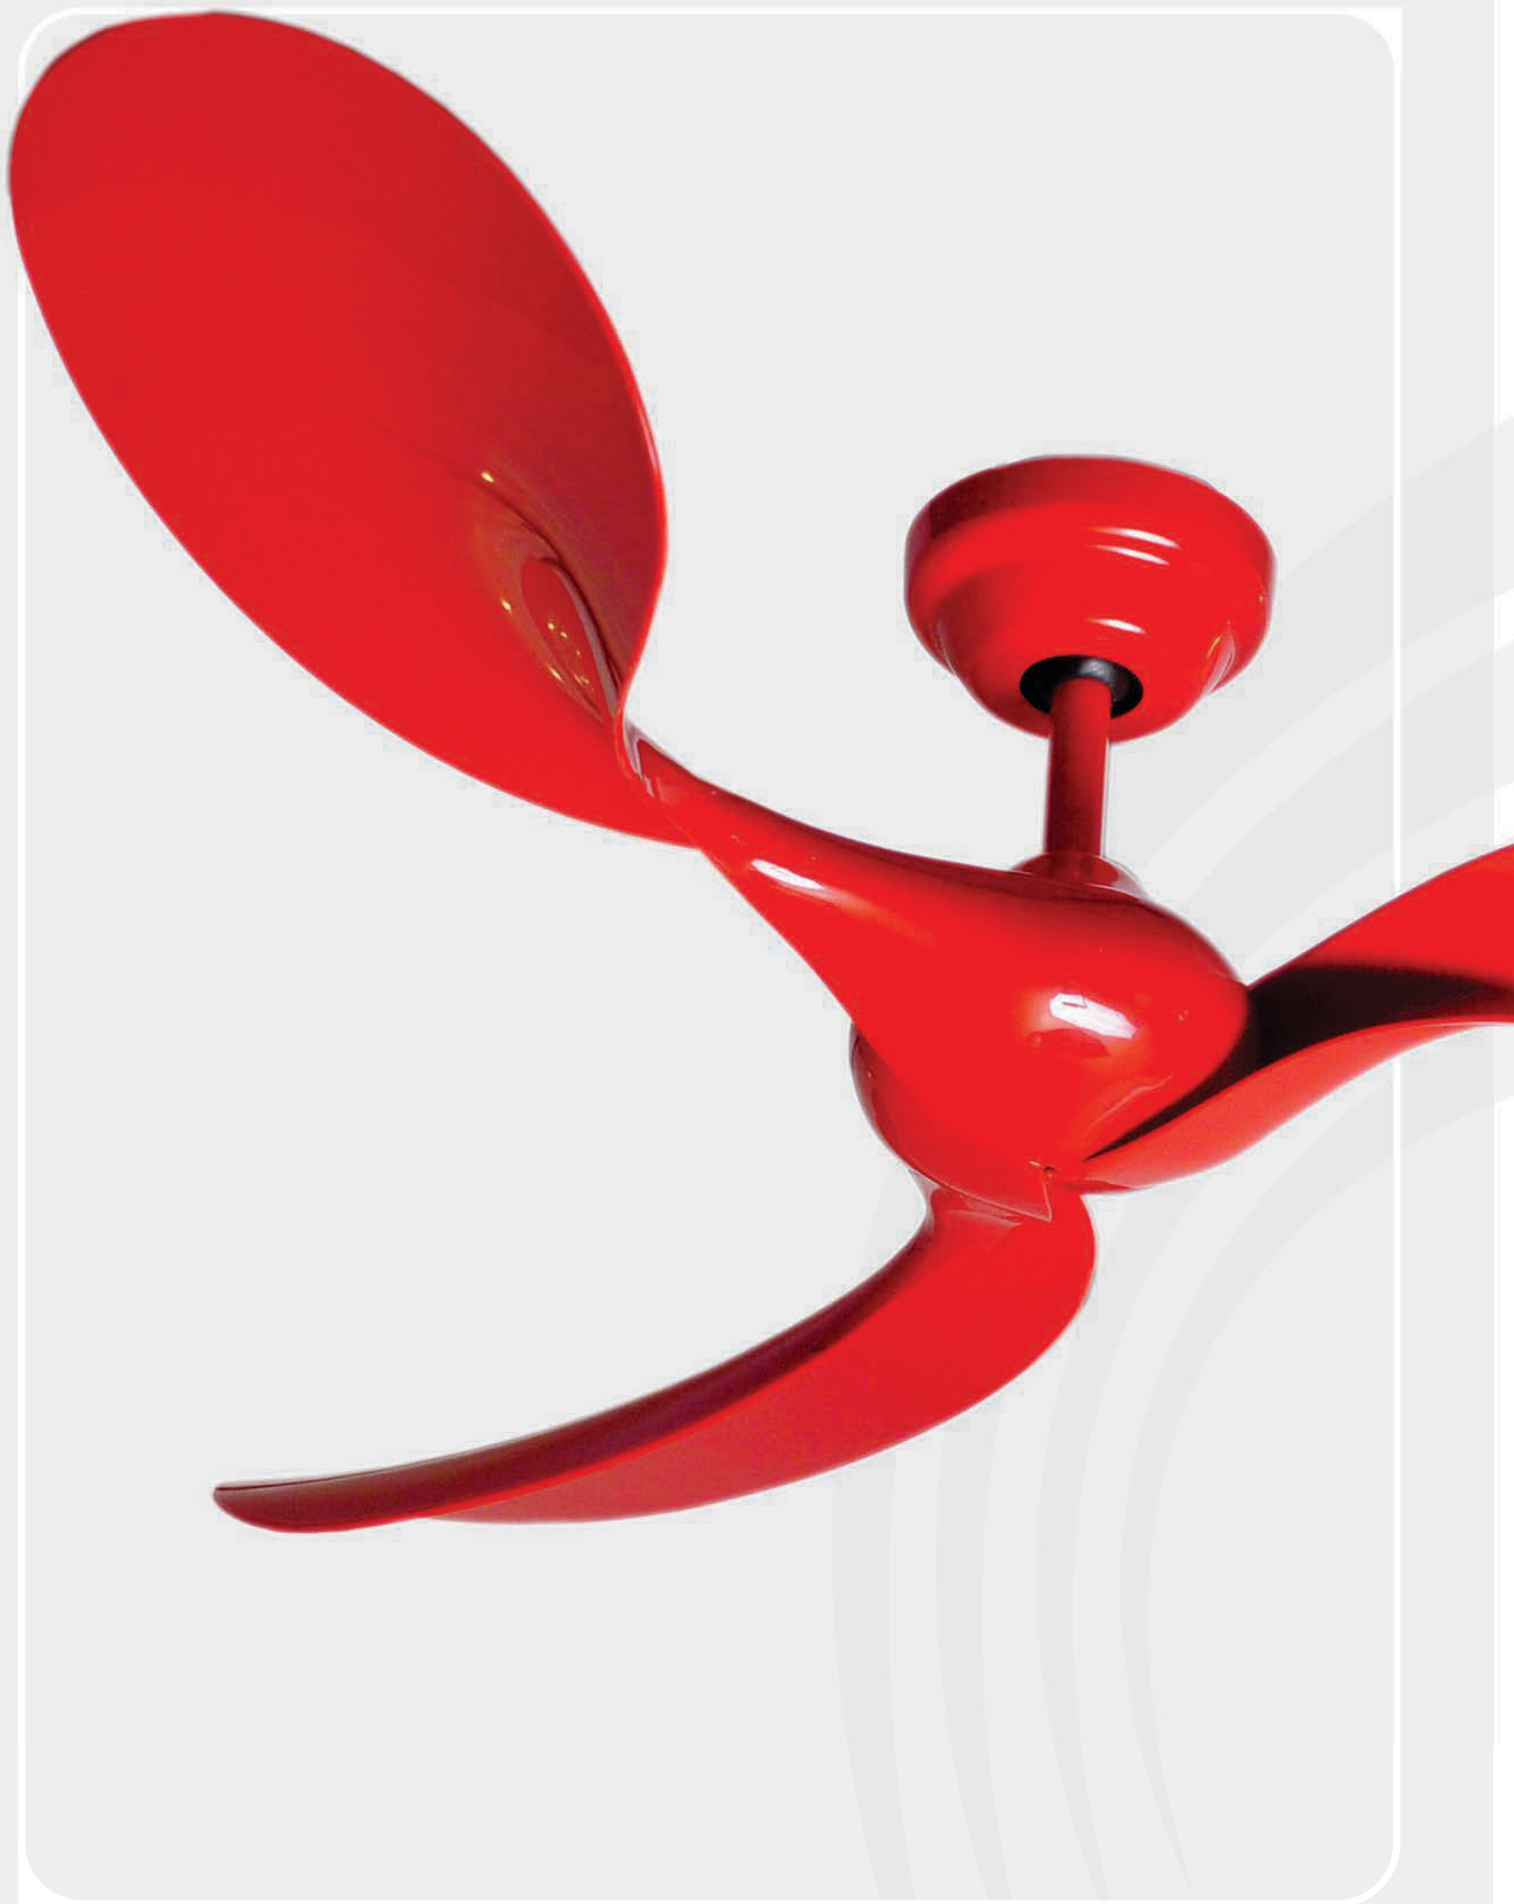

CEILING

WALL

TABLE

PEDESTAL

BESPOKE