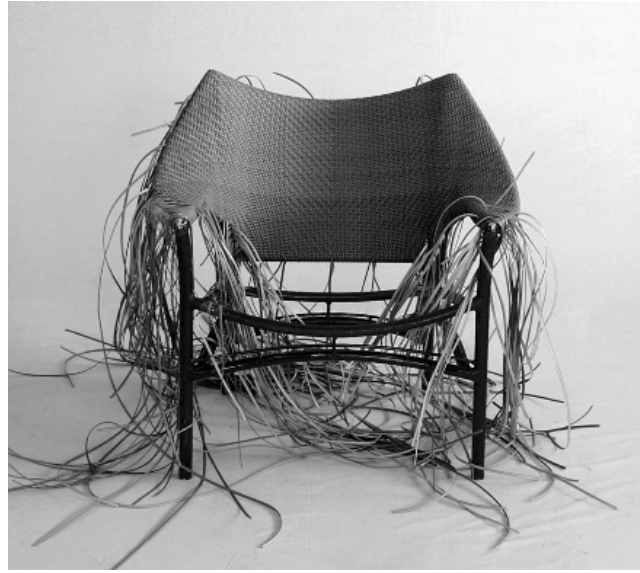

Alcanes is about weaving people together