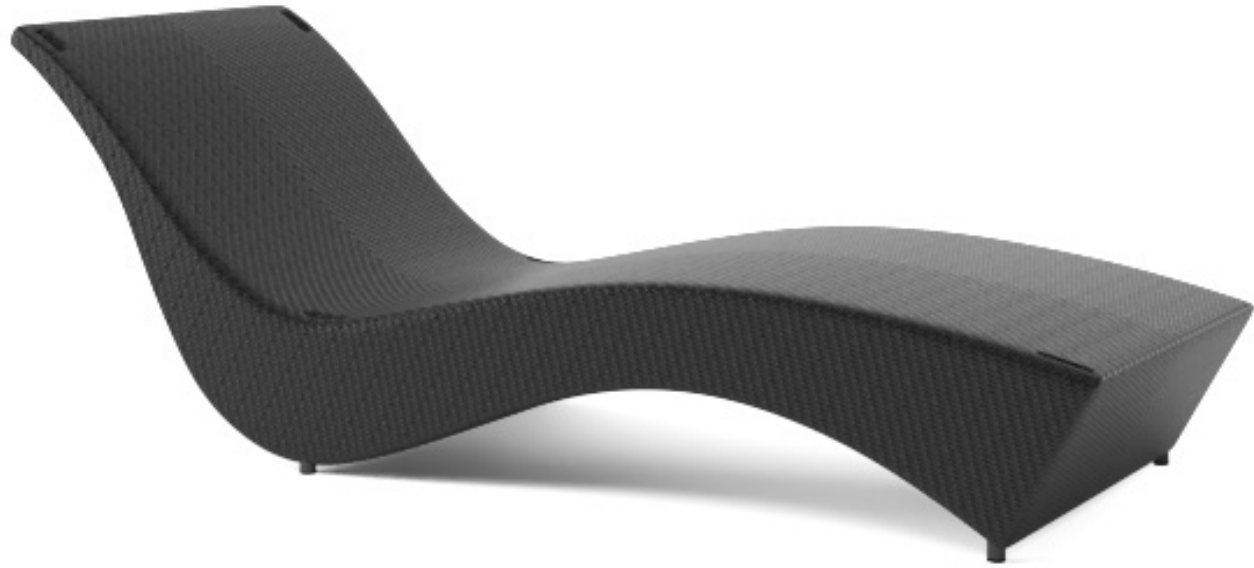

Swing
(61H x 102D x 90W)cm

Coffee Table
(45H x 75D x 75W)cm

Dining Table
(75H x 40D x 40W)cm

FLOAT

AL CT 955

Lounger (70H x 65D x 200L)cm

Large Lounger (70H x 130D x 200W)cm

Side Table (70H x 130D x 200W)cm