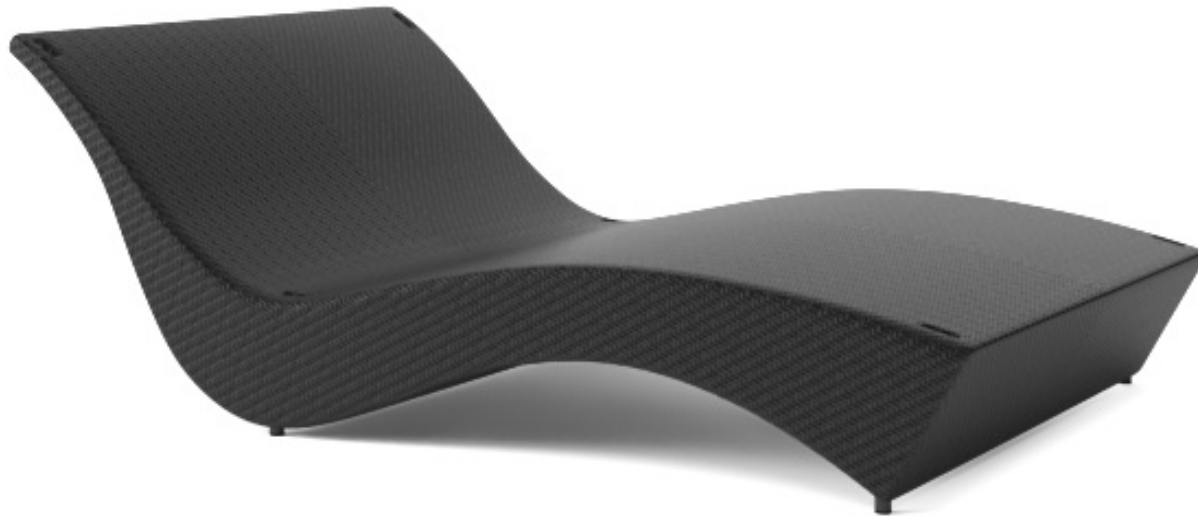

Swing
(61H x 102D x 90W)cm

Coffee Table
(45H x 75D x 75W)cm

Dining Table
(75H x 40D x 40W)cm

FLOAT

AL CT 955

Lounger (70H x 65D x 200L)cm

Large Lounger (70H x 130D x 200W)cm

Side Table (70H x 130D x 200W)cm